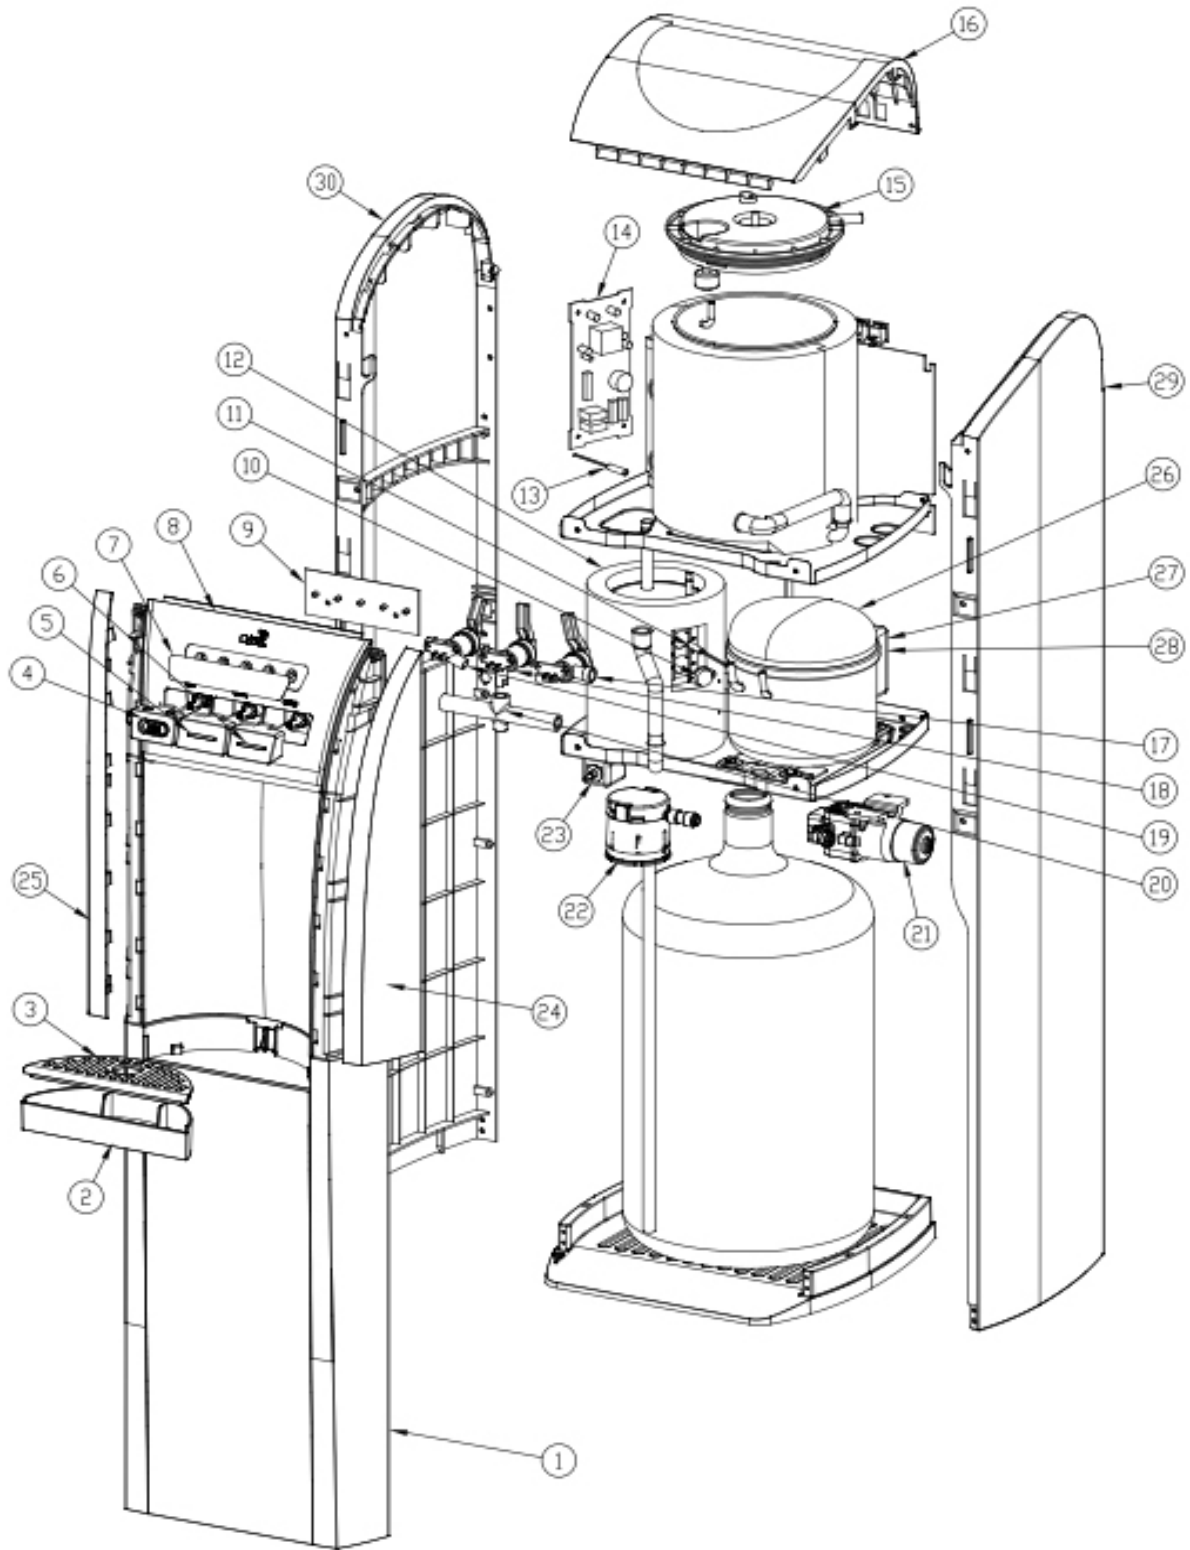

Illustrated Parts Breakdown

Specifications:

Model BAEB1SHSK

Voltage	115VAC, $\pm 10\%$, 1 PH, 60 Hz
Size	44-3/4" H, 12-3/4" W, 12.1/4" D
Shipping Weight	52 lbs.
Cold Water Capacity	1 GPH
Compressor	1/20 hp
Compressor (Full Load)	5.5 amps
Refrigerant	134a
Refrigerant Charge	1.3 oz.

Aquarius Bottom Load Parts Illustration & Listing

Parts List

Item #	Description	BAEB1SHSK
1	Door Assy.	038871-001
2	Drip Tray	038872-001
3	Grille, Drip Tray	038873-001
4	Pushbutton, Hot Safety	038874-002
5	Pushbutton, Room Temp	038875-001
6	Pushbutton, Cold	038876-001
7	Lens Overlay, Display	038877-001
8	Panel, Button & Display	038878-001
9	PCB, LED	038879-001
10	Heat Limiter	038880-001
11	Sensor, Hot Tank NTC	038881-001
12	Hot Tank Assy	038882-001
13	Sensor, Cold Tank Thermostat	038883-001
14	PCB, Main Control	038884-001
15	Lid Assy, Reservoir	038885-001
16	Top, Cooler	038886-001
17	Valve Assy, Cold	038887-001
18	Valve Assy, Room Temp	038888-001
19	Valve Assy, Hot	038889-001
20	Manifold, Outlet	038890-001
21	Pump Assy, Water	038891-001
22	Siphon Assy, Bottle Cap	038892-001
23	Switch, Door	038893-001
24	Trim, Upper Right	038894-001
25	Trim, Upper Left	038895-001
26	Compressor, Danfu 2.0	038145-001
27	Overload, Compressor	038146-001
28	Start Relay, Compressor	038147-001
29	Side Panel, Right	038896-001
30	Side Panel, Left	038897-001
Items not shown:		
	Switch, Night Light	038898-001
	Switch, Hot Tank	038899-001
	Switch, Cooling	038900-001
	Power Cord	038901-001
	Handle, Cooler	038389-001
	Drain Assy, Hot Tank	038902-001