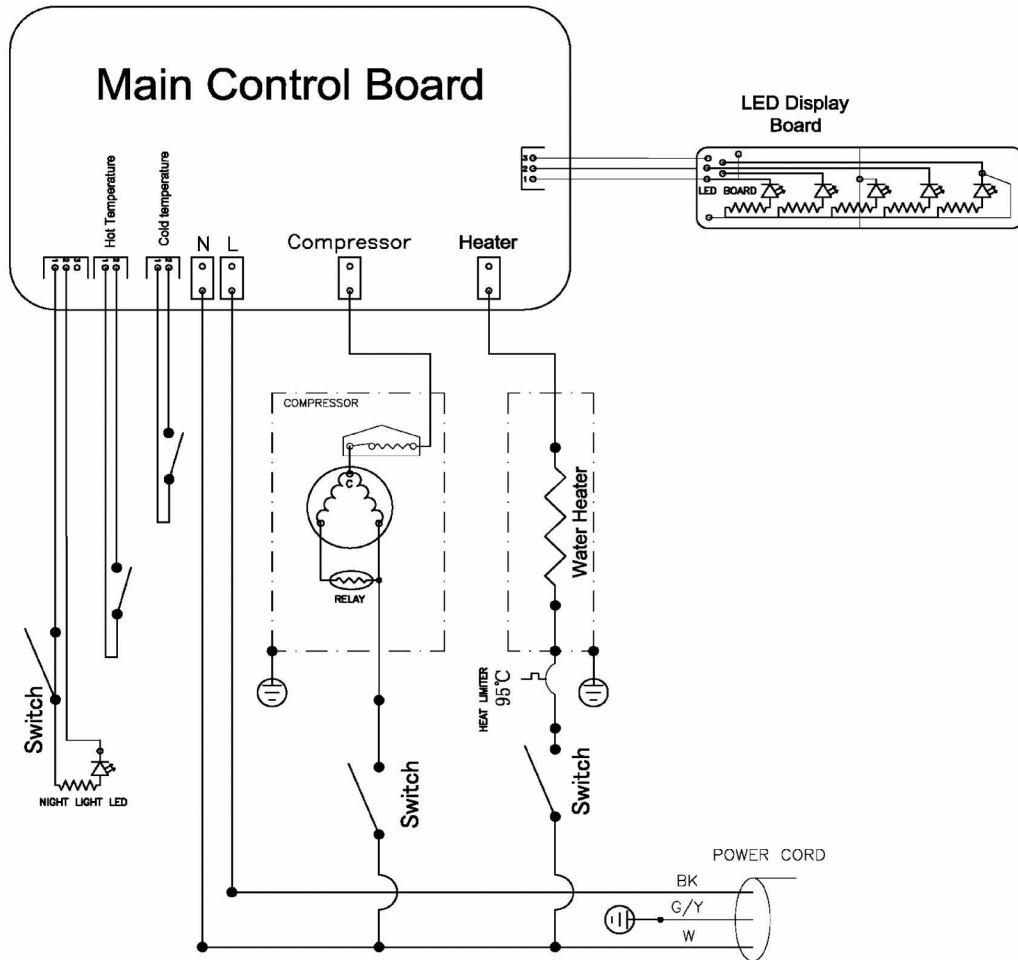

Illustrated Parts Breakdown

Specifications:

Model BAEB1SHSK

Voltage	115VAC, $\pm 10\%$, 1 PH, 60 Hz
Size	44-3/4" H, 12-3/4" W, 12.1/4" D
Shipping Weight	52 lbs.
Cold Water Capacity	1 GPH
Compressor	1/20 hp
Compressor (Full Load)	5.5 amps
Refrigerant	134a
Refrigerant Charge	1.3 oz.

Aquarius Bottom Load Parts Illustration & Listing

Parts List

Item #	Description	BAEB1SHSK
1	Door Assy.	038871-001
2	Drip Tray	038872-001
3	Grille, Drip Tray	038873-001
4	Pushbutton, Hot Safety	038874-002
5	Pushbutton, Room Temp	038875-001
6	Pushbutton, Cold	038876-001
7	Lens Overlay, Display	038877-001
8	Panel, Button & Display	038878-001
9	PCB, LED	038879-001
10	Heat Limiter	038880-001
11	Sensor, Hot Tank NTC	038881-001
12	Hot Tank Assy	038882-001
13	Sensor, Cold Tank Thermostat	038883-001
14	PCB, Main Control	038884-001
15	Lid Assy, Reservoir	038885-001
16	Top, Cooler	038886-001
17	Valve Assy, Cold	038887-001
18	Valve Assy, Room Temp	038888-001
19	Valve Assy, Hot	038889-001
20	Manifold, Outlet	038890-001
21	Pump Assy, Water	038891-001
22	Siphon Assy, Bottle Cap	038892-001
23	Switch, Door	038893-001
24	Trim, Upper Right	038894-001
25	Trim, Upper Left	038895-001
26	Compressor, Danfu 2.0	038145-001
27	Overload, Compressor	038146-001
28	Start Relay, Compressor	038147-001
29	Side Panel, Right	038896-001
30	Side Panel, Left	038897-001
Items not shown:		
	Switch, Night Light	038898-001
	Switch, Hot Tank	038899-001
	Switch, Cooling	038900-001
	Power Cord	038901-001
	Handle, Cooler	038389-001
	Drain Assy, Hot Tank	038902-001

Wiring Diagrams:

BAEB1SHSK-DU100

Unit Label

OASIS International

222 East Campus View Blvd · Columbus, Ohio 43235 U.S.A.
 1-800-64-OASIS (1-800-646-2747)
www.oasiscoolers.com