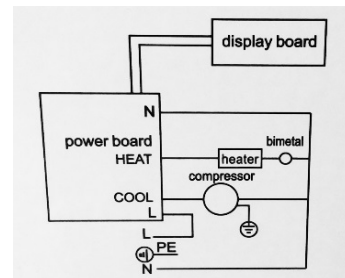

Parts List

Item #	Description	BAEB1SHSK
1	Door Assy.	038871-001
2	Drip Tray	038872-001
3	Grille, Drip Tray	038873-001
4	Pushbutton, Hot Safety	038874-002
5	Pushbutton, Room Temp	038875-001
6	Pushbutton, Cold	038876-001
7	Lens Overlay, Display	038877-001
8	Panel, Button & Display	038878-001
9	PCB, LED	038879-001
10	Heat Limiter	038880-001
11	Sensor, Hot Tank NTC	038881-001
12	Hot Tank Assy	038882-001
13	Sensor, Cold Tank Thermostat	038883-001
14	PCB, Main Control	038884-001
15	Lid Assy, Reservoir	038885-001
16	Top, Cooler	038886-001
17	Valve Assy, Cold	038887-001
18	Valve Assy, Room Temp	038888-001
19	Valve Assy, Hot	038889-001
20	Manifold, Outlet	038890-001
21	Pump Assy, Water	038891-001
22	Siphon Assy, Bottle Cap	038892-001
23	Switch, Door	038893-001
24	Trim, Upper Right	038894-001
25	Trim, Upper Left	038895-001
26	Compressor, Danfu 2.0	038145-001
27	Overload, Compressor	038146-001
28	Start Relay, Compressor	038147-001
29	Side Panel, Right	038896-001
30	Side Panel, Left	038897-001
Items not shown:		
	Switch, Night Light	038898-001
	Switch, Hot Tank	038899-001
	Switch, Cooling	038900-001
	Power Cord	038901-001
	Handle, Cooler	038389-001
	Drain Assy, Hot Tank	038902-001

Wiring Diagrams:

BAEB1SHSK-DU100

Unit Label

OASIS International

222 East Campus View Blvd · Columbus, Ohio 43235 U.S.A.
1-800-64-OASIS (1-800-646-2747)
www.oasiscoolers.com